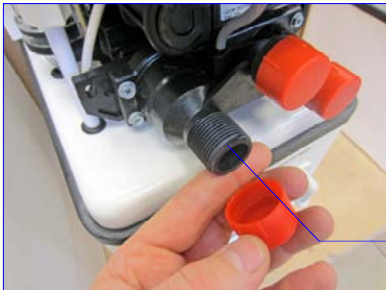

## Supplementary Dimensions

→ 3/4" BSP or 1" BSP

The default connections to the water softener is flexible hose up to 28mm pipe size.

15mm pipe size use reinforced hose and 22mm and 28mm pipe sizes use braided reinforced hose.