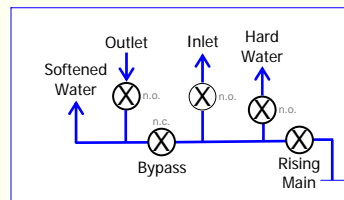

## Supplementary Dimensions

→ 3/4" BSP or 1" BSP

The default connections to the water softener is flexible hose up to 28mm pipe size.

15mm pipe size use reinforced hose and 22mm and 28mm pipe sizes use braided reinforced hose.