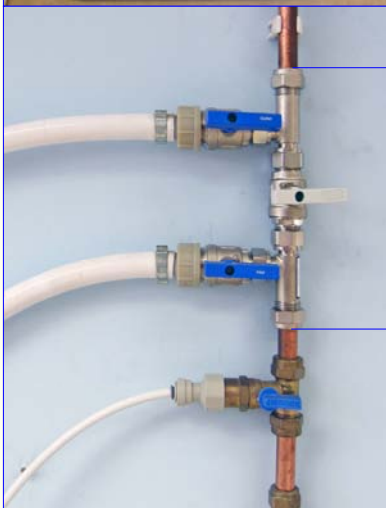

## Supplementary Dimensions

→ 3/4" BSP or 1" BSP

The default connections to the water softener is flexible hose up to 28mm pipe size.

15mm pipe size use reinforced hose and 22mm and 28mm pipe sizes use braided reinforced hose.